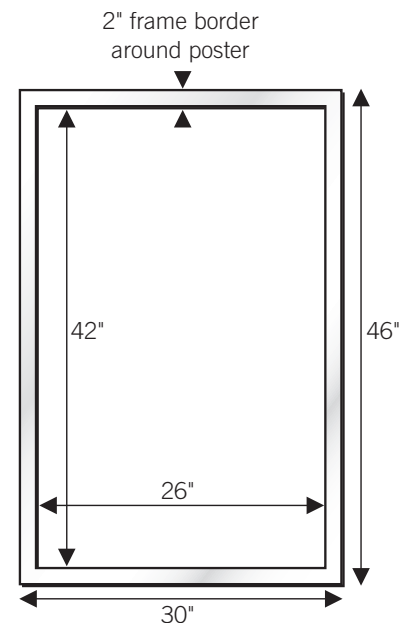

One-Sheet Production Specs

Production Included

- ONE SHEET NATION net media pricing includes print production on Coroplast
- We do not accept pre-printed posters

Poster Substrate

- 3/16" Coroplast, weatherproof rigid plastic material

Poster Dimensions

- Final Trim: 46"h x 30"w
- Viewing Area: 26" h x 42"w

Production Input

- Mechanical Size
- Document Trim: 23"h x 15"w
- Output resolution at full size must be 80-100dpi
- For artwork prepared to scale at 1/2size, effective resolution in mechanical should be 300-400dpi
- Documents can also be 1/4"scale @300-400dpi
- We accept Indesign, hi-rez pdfs, Quark Express, Adobe Illustrator etc.

Timing

- Production Input requested 4 weeks prior to Start Date
- Installation commences up to 1 week prior to Start Date

Questions

- Contact: Anne Pavone at

Triumph Productions, Inc.
60 E.42nd St
New York, NY 10165
Ph:212-599-1366
Fax: 212-697-6460
email: triumphprod@mindspring.com

4/30/12